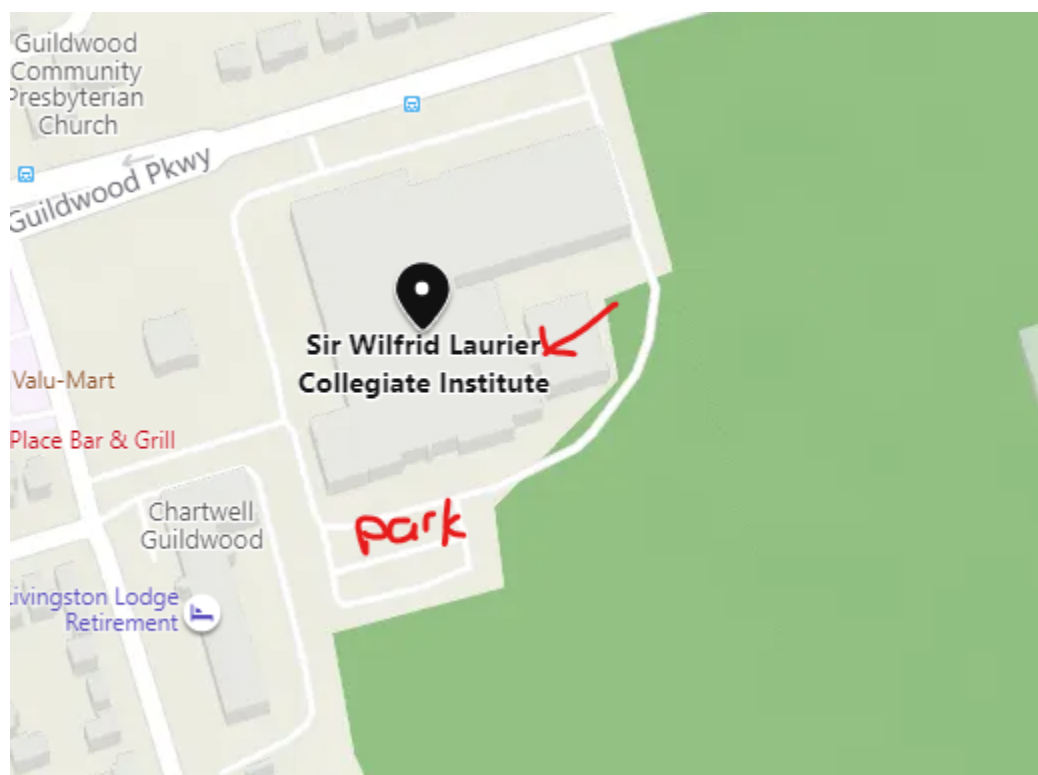

SHADOW WATER POLO: 2022/2023 (updated July 27, 2022)

The following details are particularly important for children attending water polo at Sir Wilfrid Laurier Collegiate Institute.

Parking

- Enter off of Guildwood Pkwy and park at the back of the school
- Enter where the arrow shows below

Arrival time

- Arrive 15 minutes before training time (e.g., if your practice starts at 7pm, then arrive at 645pm)

Entering the building

- If the pool doors are not yet open, wait outside of the pool doors, inside the building until you are let into the pool area
- Arrive wearing a bathing suit under suitable clothing depending on the weather
- Parents are allowed in Laurier to accompany their children but must stay in the stands and not enter the pool area